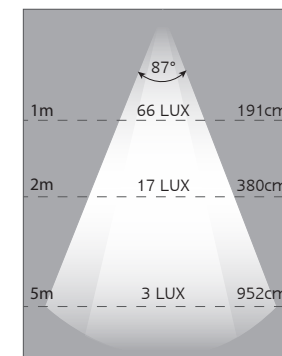

Small Round Interior/Exterior Lamp

IP67
Waterproof

220 Effective
Lumen Output

2 Year
Warranty

- High Brightness LEDs
- Natural White Light 4500K
- 350 Raw Lumen
- 220 Effective Lumen
- Voltage Range 10-30 Volt
- Low Profile Design
- 2 Year Warranty

Function	Interior/Exterior Lamp
Size	76mm x 13mm
Voltage	10V - 30V
LED Qty	10
Lumen	220 Effective Lumen
Cable	20cm cable
Draw @12V	0.2A
Lens/Cover	Polycarbonate
Base	Aluminium ADC12
Operating Temp	-40°C to +60°C
Lux @1m	66 lux

Non Switch

LUX-Distance Curve

Part Number

7610WM - Non Switch, Single Box

Colour temperature scale

Fitting Instructions

Run wires through hole in mounting surface and then fix to flat surface using screws supplied. Wire Colour Code: Red - Power, Black - Earth