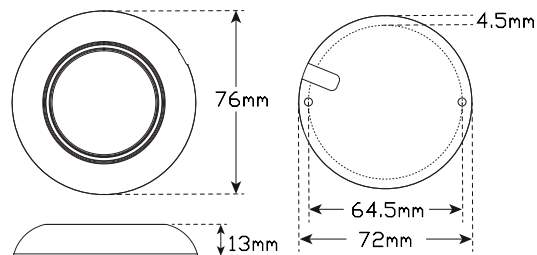

Function	Interior/Exterior Lamp
Size	76mm x 13mm
Voltage	10V - 30V
LED Qty	10
Lumen	220 Effective Lumen
Cable	20cm cable
Draw @12V	0.2A
Lens/Cover	Polycarbonate
Base	Aluminium ADC12
Operating Temp	-40°C to +60°C
Lux @1m	66 lux

Non Switch

LUX-Distance Curve

Part Number

7610WM - Non Switch, Single Box

Colour temperature scale

Fitting Instructions

Run wires through hole in mounting surface and then fix to flat surface using screws supplied. Wire Colour Code: Red - Power, Black - Earth